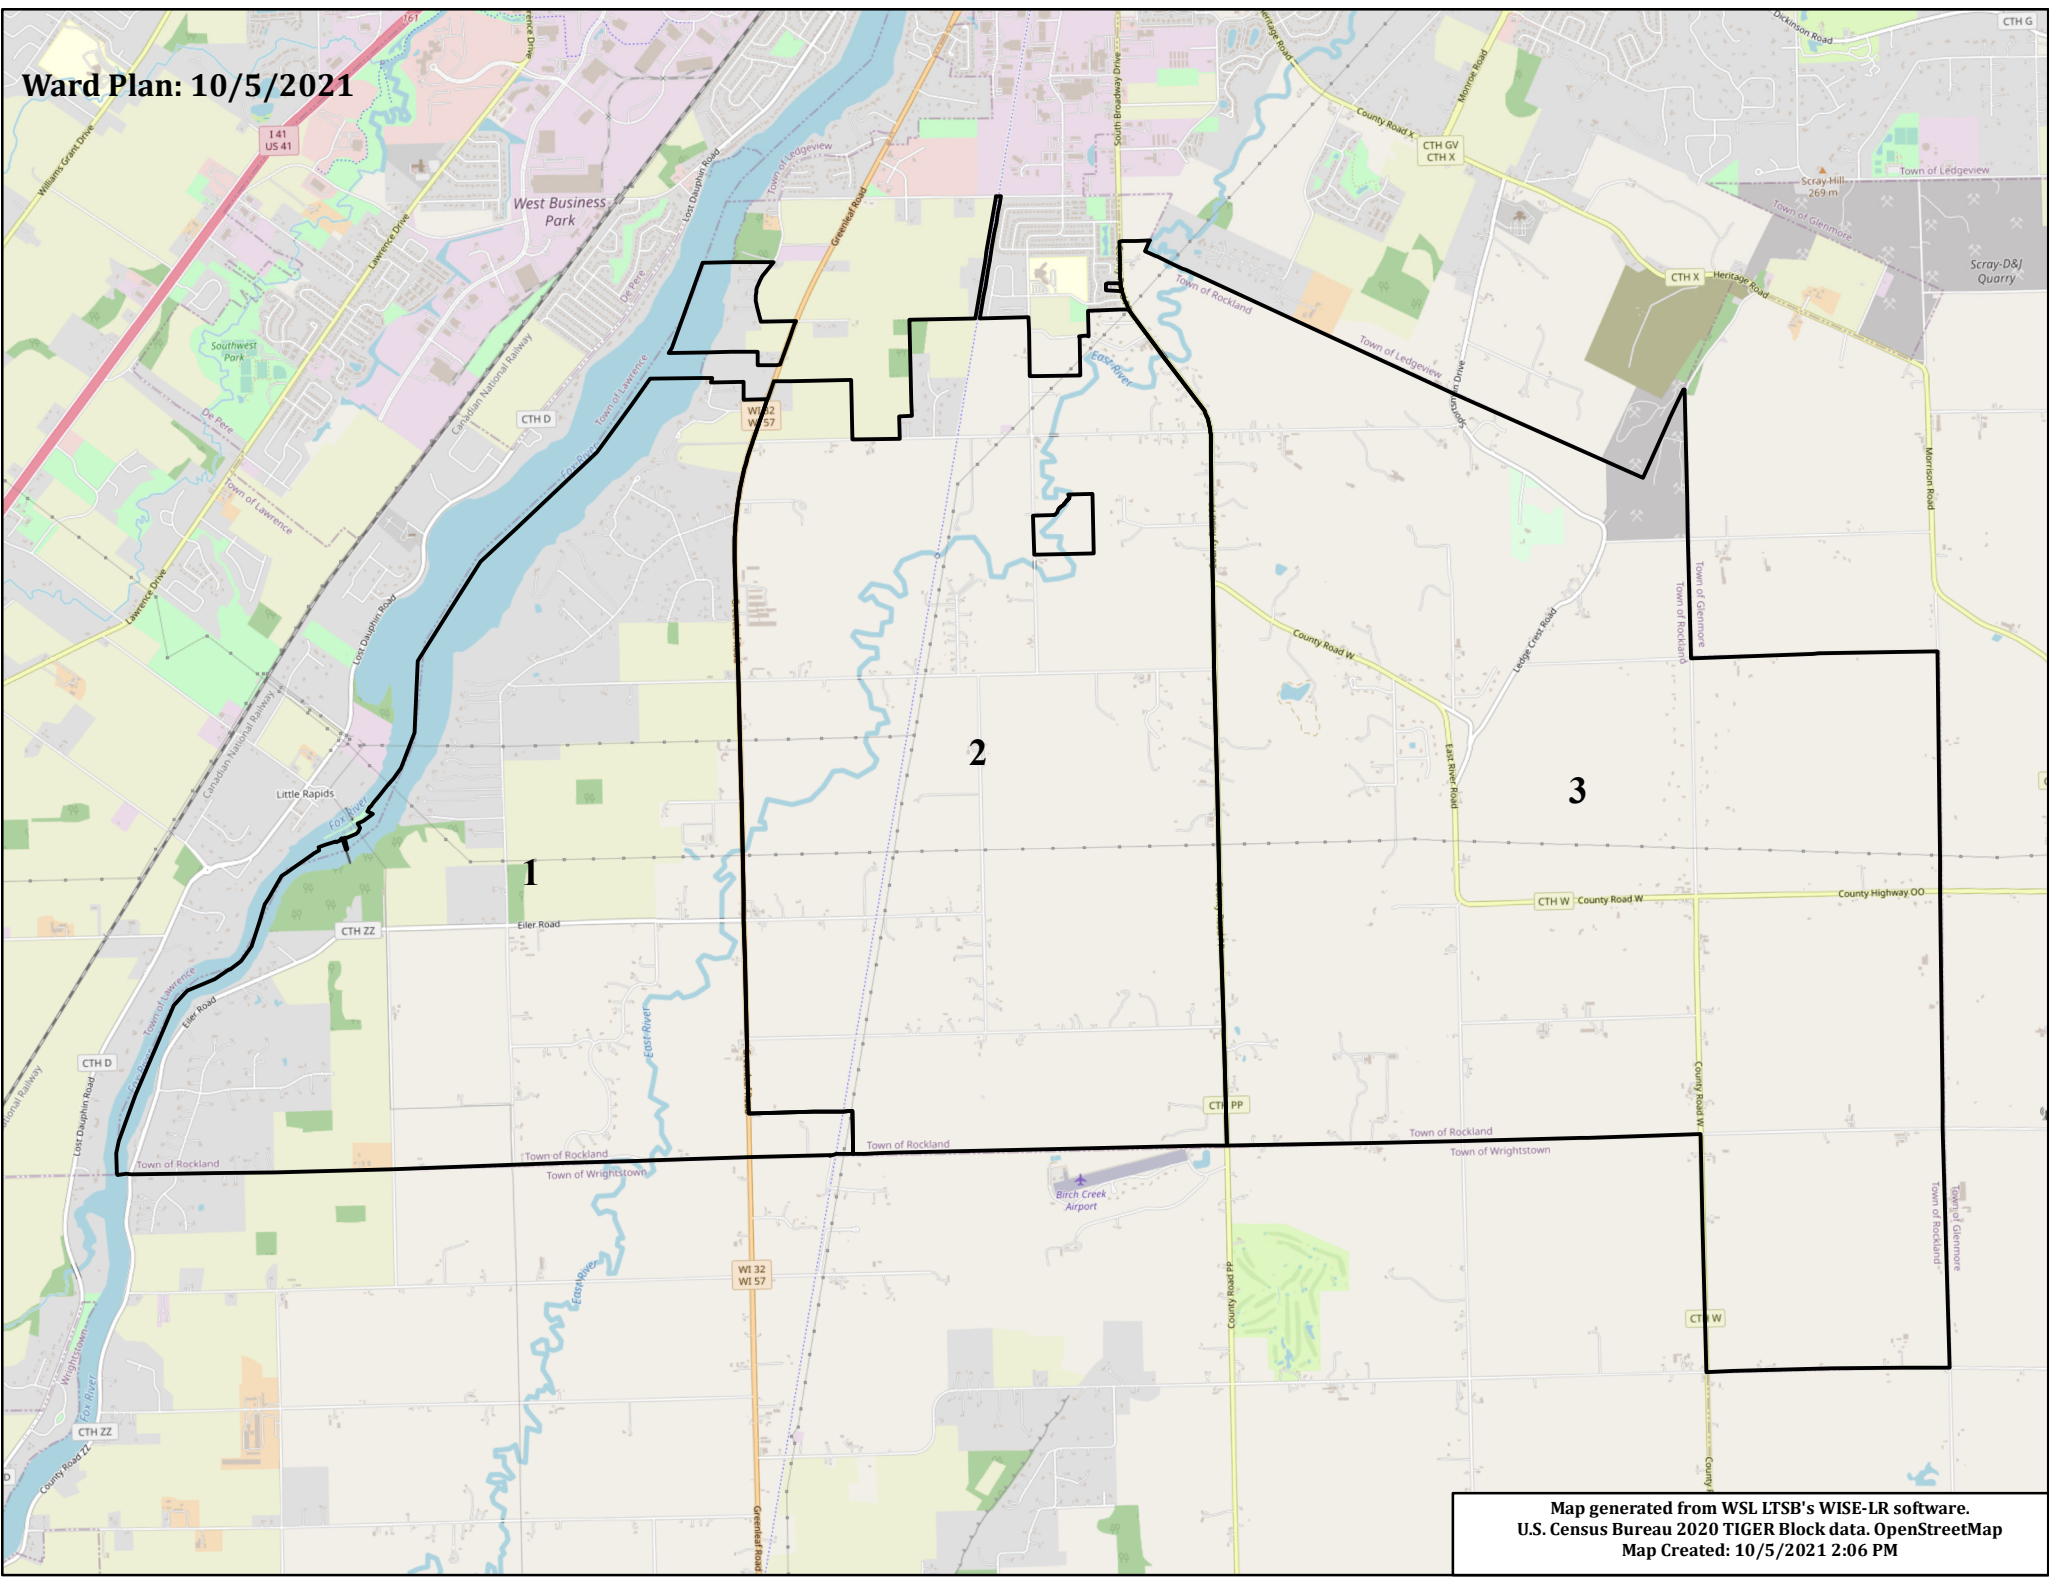

# Ward Plan: 10/5/2021

Map generated from WSL LTSB's WISE-LR software.  
U.S. Census Bureau 2020 TIGER Block data. OpenStreetMap  
Map Created: 10/5/2021 2:06 PM